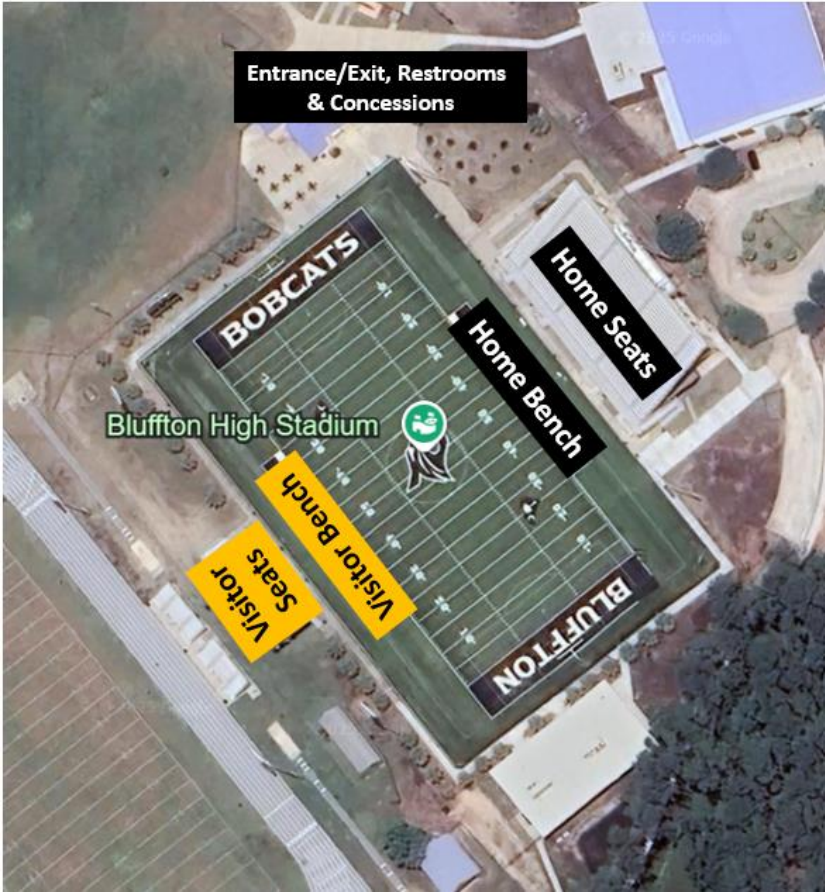

Football Games at Bluffton High School (Spectators)