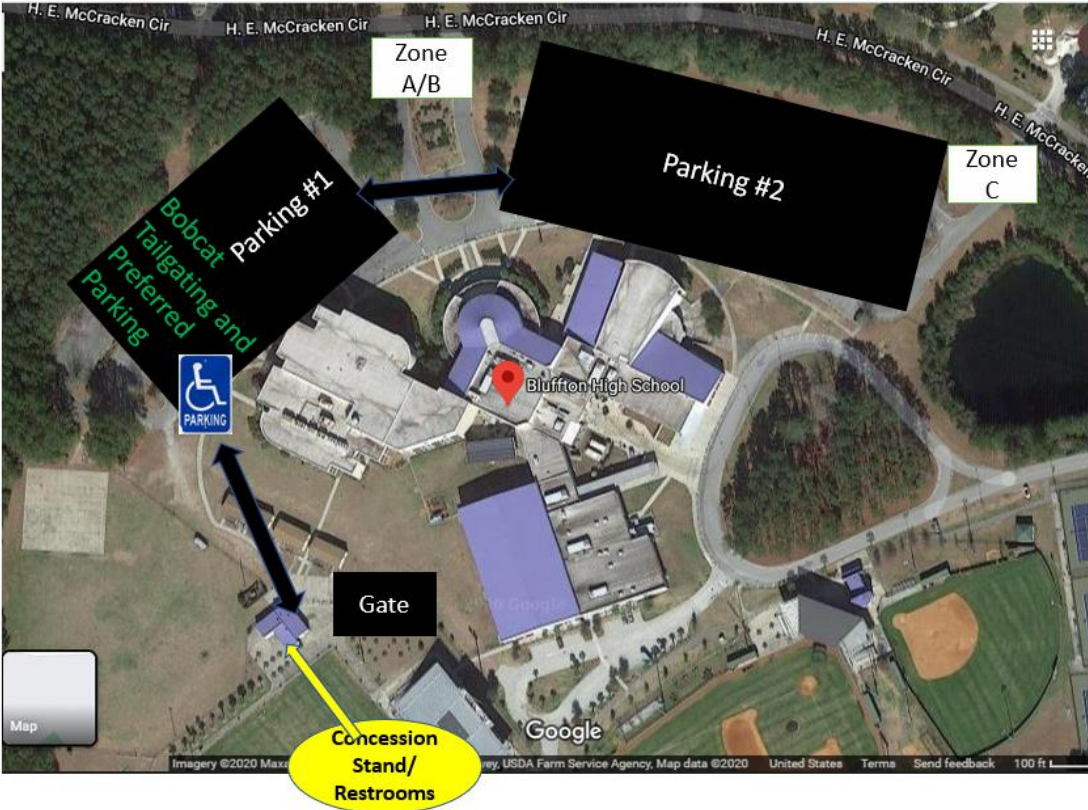

Football Games at Bluffton High School (Spectators)